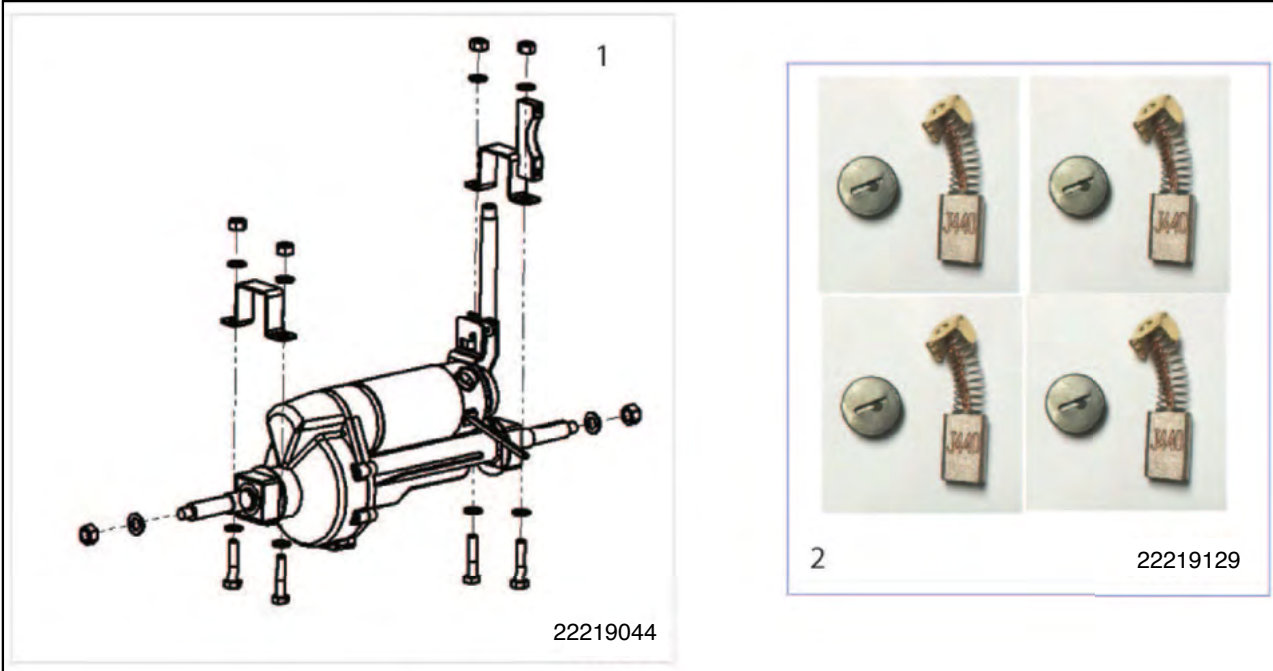

S425 MOTOR

S425 MOTOR

Pos	Item number	Description	Quantity
1	22219044	12 KPH Transaxle Complete With Brake Release Assembly, Transaxle Brackets and Hardware S425	1 kit
2	22219129	Brushes Plus Caps S425	4/pkg