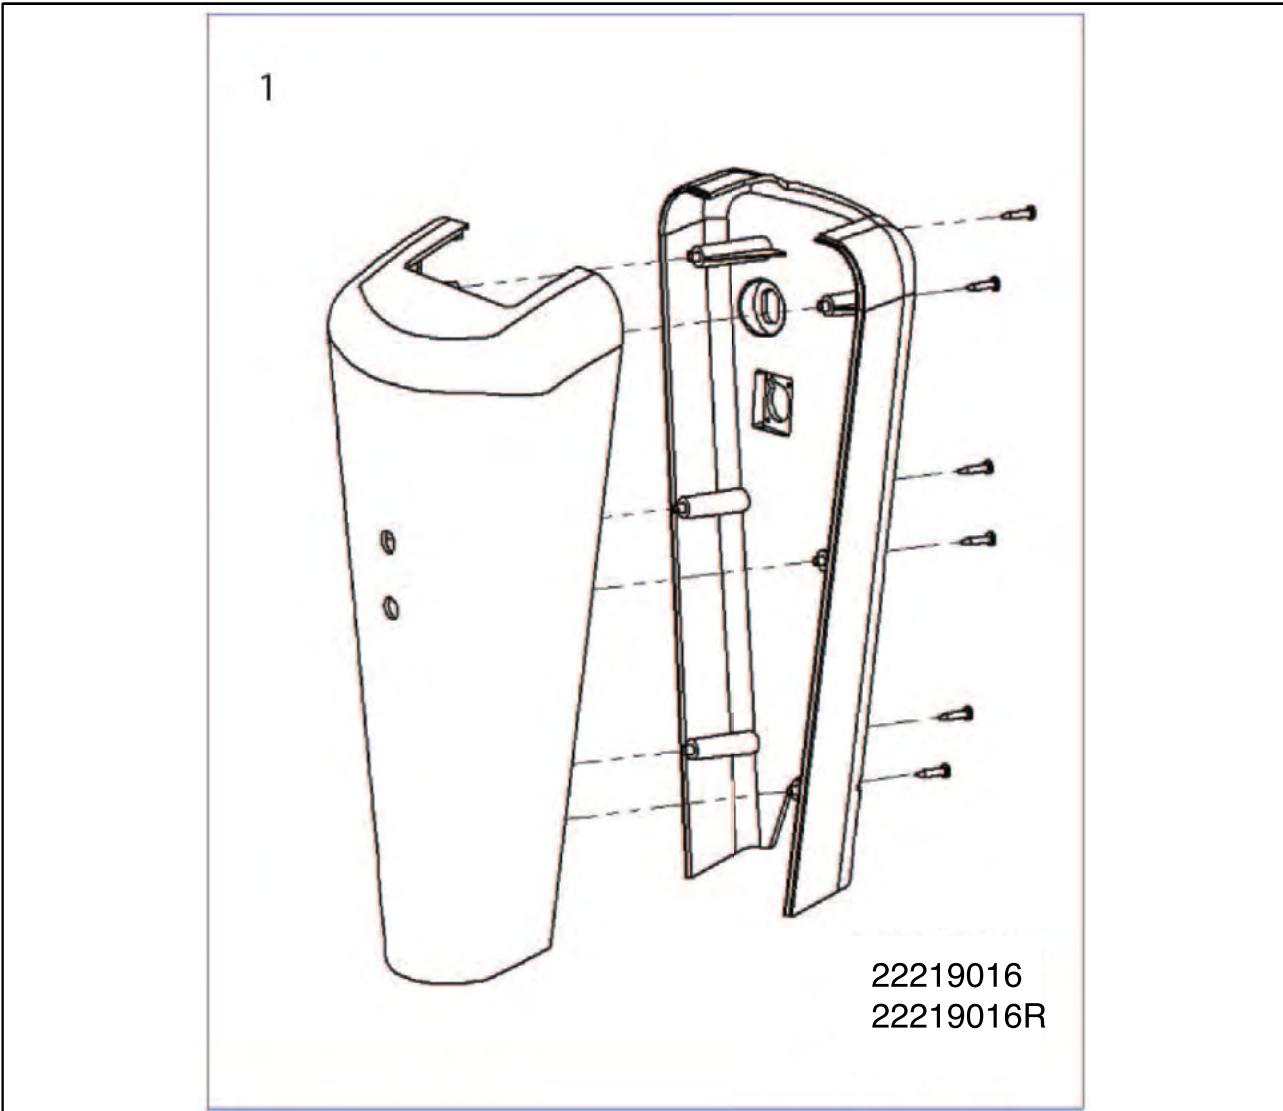

S425 S700 TILLER PANELS

Pos	Item number	Description	Quantity
1	22219016	Tiller Shrouds Complete and Hardware Urban Grey QD	1 kit
1	22219016R	Tiller Shrouds Complete and Hardware Red QD	1 kit