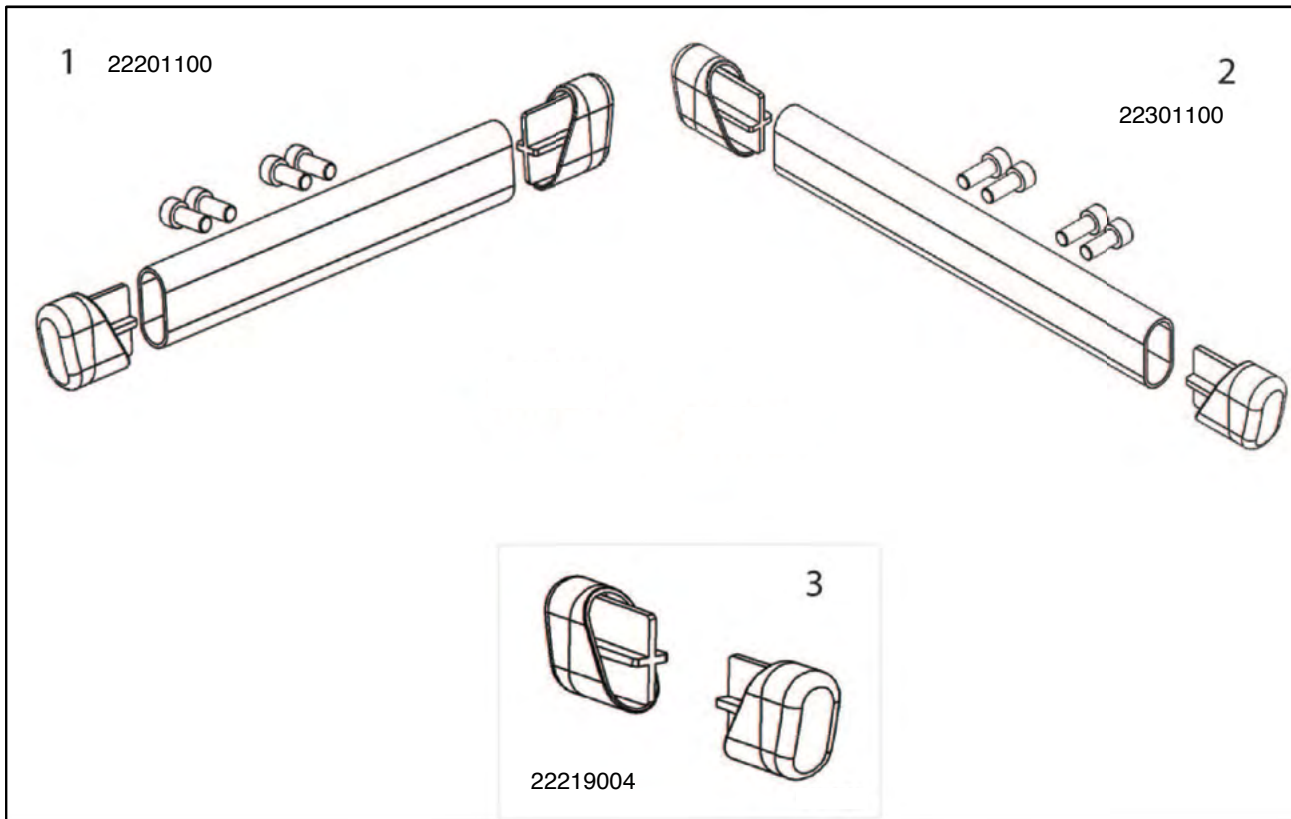

BUMPERS

Pos	Item number	Description	Quantity
1	22201100	Front Bumper S425	1
2	22301100	Front Bumper S700	1
3	22219004	Front Bumper Caps	1