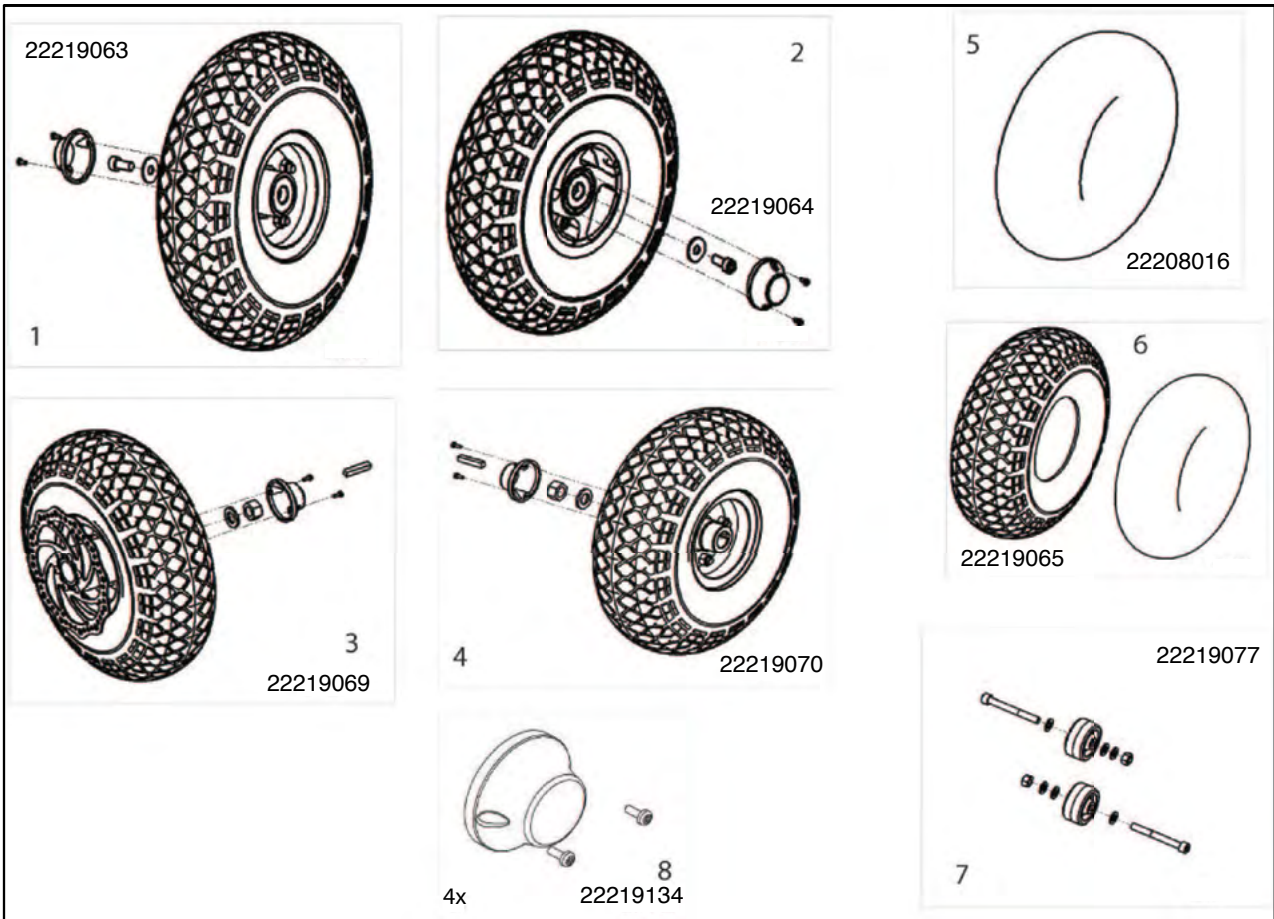

S425 WHEELS

S425 WHEELS

Pos	Item number	Description	Quantity
1	22219063	12 in (31 cm) Front Wheel Assembly RH Complete with Hardware and Cap (Pneumatic)	1
2	22219064	12 in (31 cm) Front Wheel Assembly LH Complete with Hardware and Cap (Pneumatic)	1
3	22219069	12 in (31 cm) Rear Wheel Assembly RH Complete with Hardware and Cap (Pneumatic). Comes with Brake Disc Included	1
4	22219070	12 in (31 cm) Rear Wheel Assembly LH Complete with Hardware and Cap (Pneumatic).	1
5	22208016	12 in (31 cm) Inner Tube	1
6	22219065	12 in (31 cm) Tire Plus Inner Tube	1
7	22219077	Anti Tip Wheels Pair Plus Hardware	1
8	22219134	Hub Caps and Hardware	Set of 4