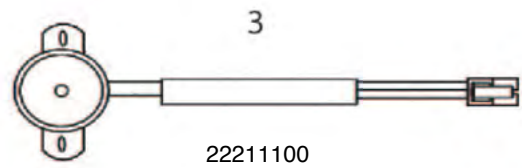

S425 S700 LOOMS

Pos	Item number	Description	Quantity
1	22219039	Loom Kit Complete to Include All Looms	1 kit
2	22211039	Battery Loom	2/pkg
3	22211100	Reverse Beep Loom	1