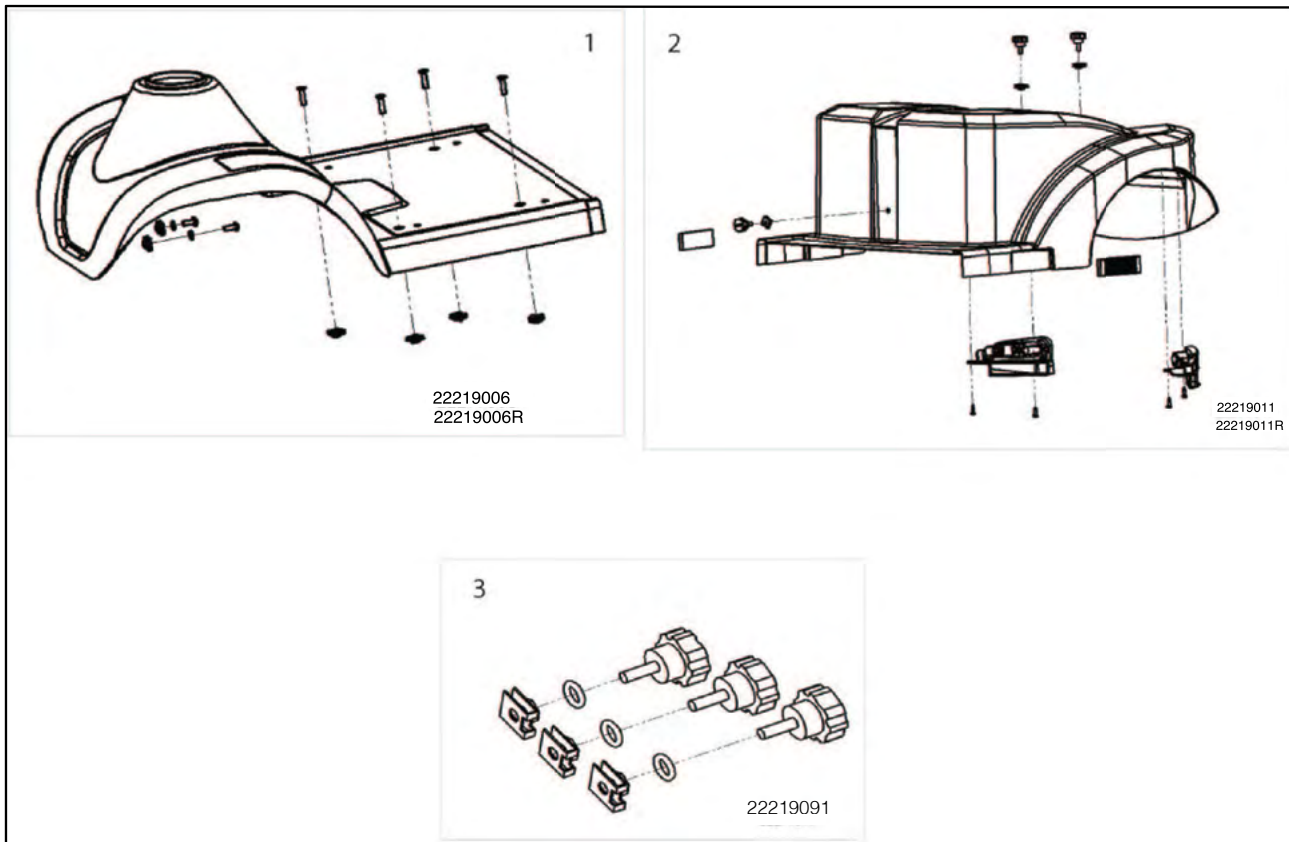

S425 SHROUDS

Pos	Item number	Description	Quantity
1	22219006	Front Shroud Plus Hardware, Foot Decals, Decals. Urban Grey QD	1
1	22219006R	Front Shroud Plus Hardware, Foot Decals, Decals. Red QD	1
2	22219011	Rear Shroud Plus Lights, Side Reflectors Plus Hardware Plus Decals, Urban Grey QD	1
2	22219011R	Rear Shroud Plus Lights, Side Reflectors Plus Hardware Plus Decals, Red QD	1
3	22219091	Rear Shroud Hardware Knob Kit	3