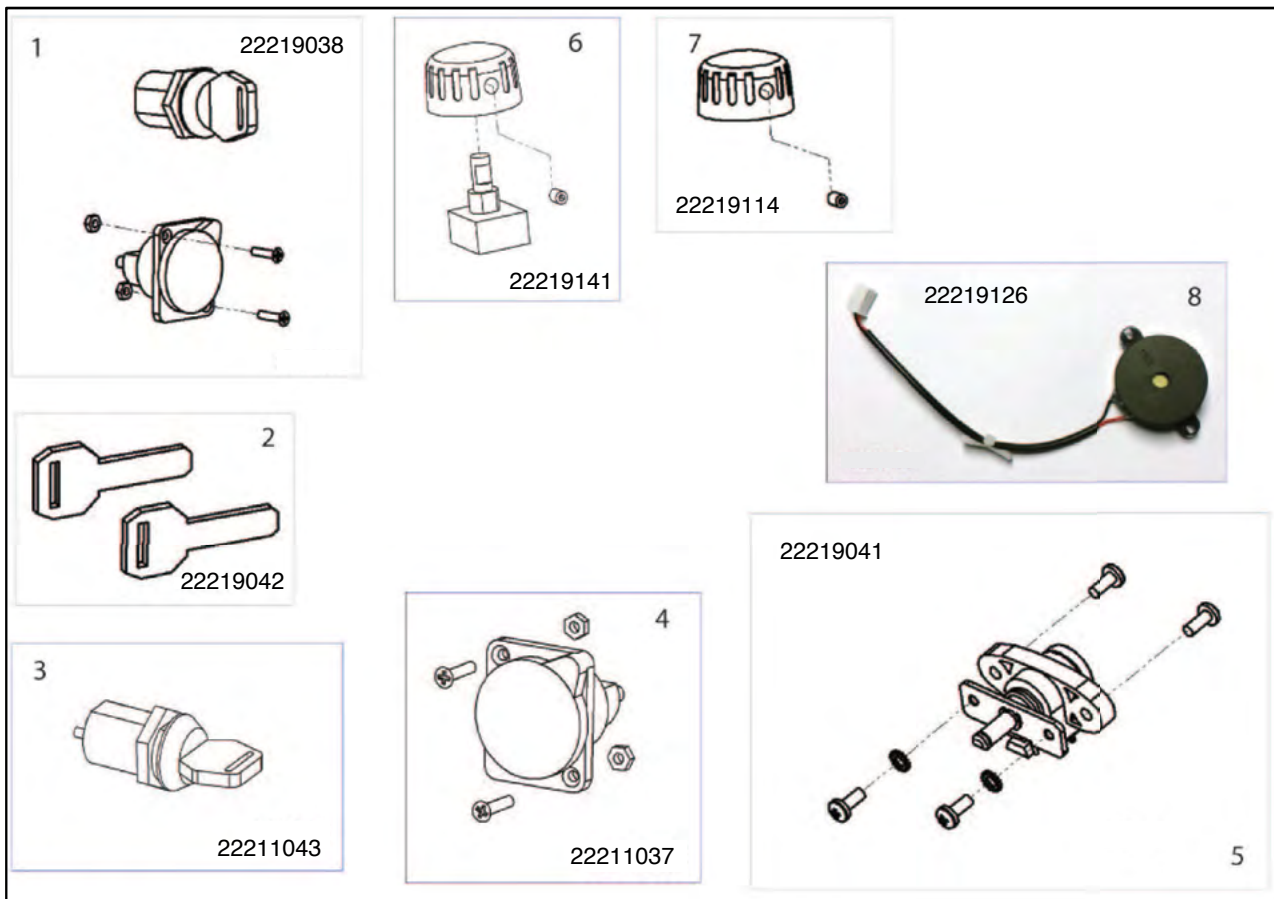

S425 S700 SOCKETS, KEYS AND POTENTIOMETER

S425 S700 SOCKETS, KEYS AND POTENTIOMETER

Pos	Item number	Description	Quantity
1	22219038	Charge Socket and Loom Plus Key Switch and Loom	1
2	22219042	Keys x 2	1
3	22211043	Key Switch Plus 2 x Keys Including Loom	1
4	22211037	Charger Socket Plus Hardware Including Loom	1
5	22219041	Potentiometer Plus Hardware Including Loom	1
6	22219141	Speed Potentiometer Kit Including Loom	1
7	22219114	Speed Potentiometer Knob Kit	1
8	22219126	Horn Including Loom	1