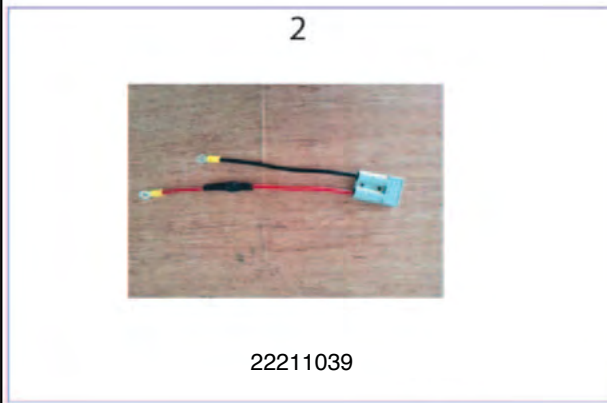

S425 S700 LOOMS

Pos	Item number	Description	Quantity
1	22219039	Loom Kit Complete to Include All Looms	1 kit
2	22211039	Battery Loom	2/pkg
3	22211100	Reverse Beep Loom	1