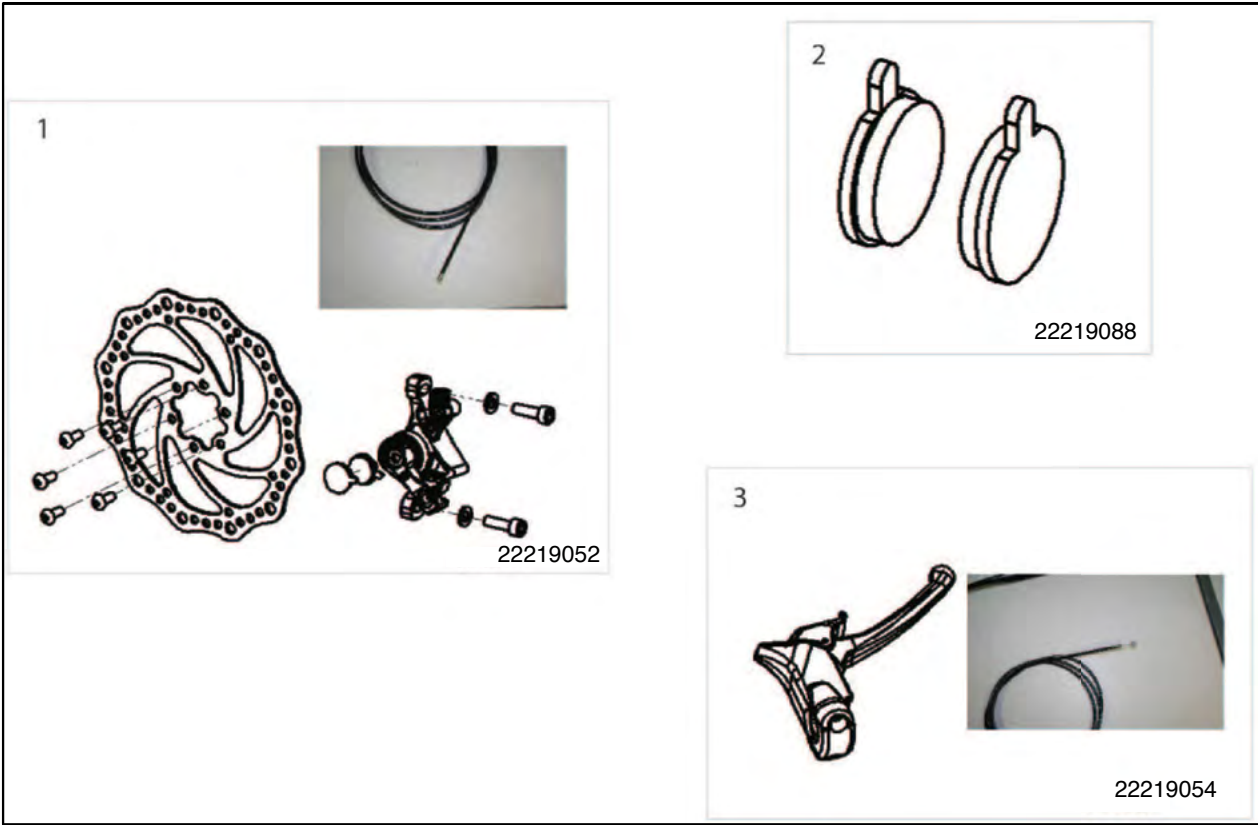

S425 DISC BRAKE

S425 DISC BRAKE

Pos	Item number	Description	Quantity
1	22219052	Disc Brake Complete With Cable S425	1 kit
2	22219088	Disc Brake Pads	2
3	22219054	Brake Lever Complete With Cable S425	1 kit