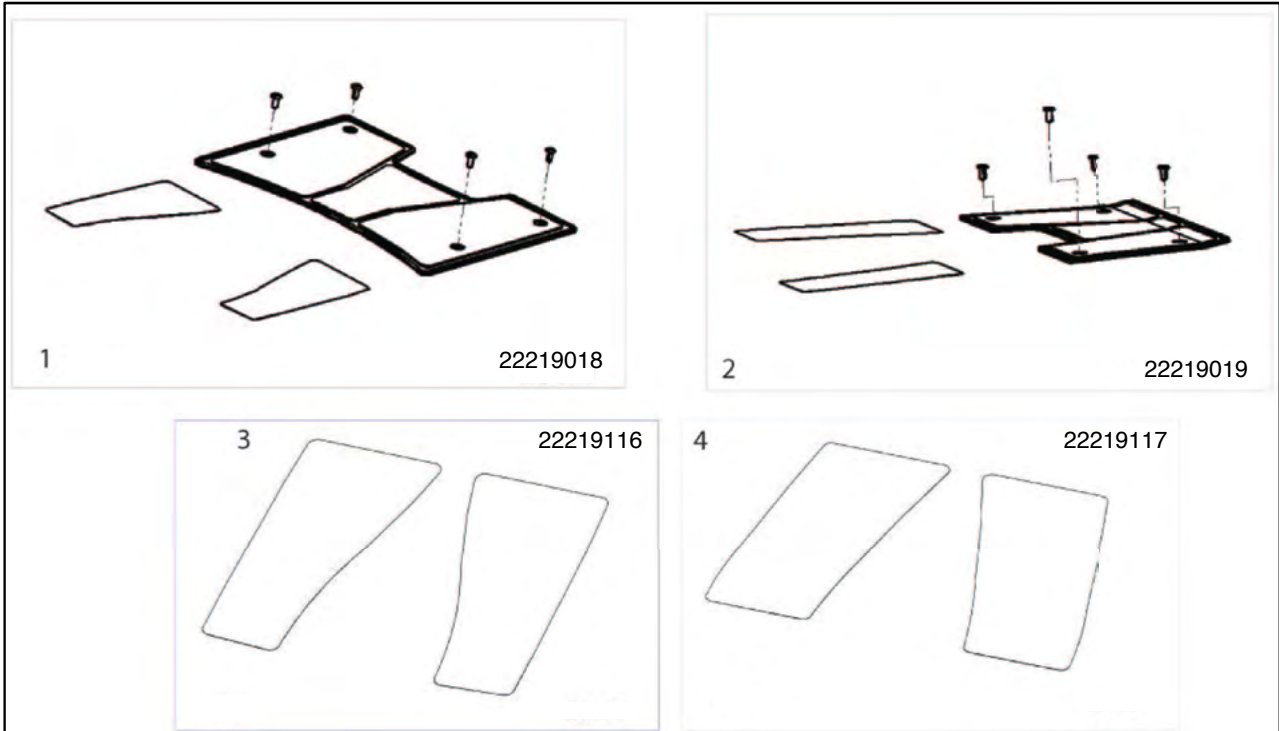

S425 S700 FLOOR MATS

S425 S700 FLOOR MATS

Pos	Item number	Description	Quantity
1	22219018	Floor Mat plus Hardware S425	1
2	22219019	Floor Mat plus Hardware S700	1
3	22219116	Foot Mat S425	2
4	22219117	Foot Mat S700	2