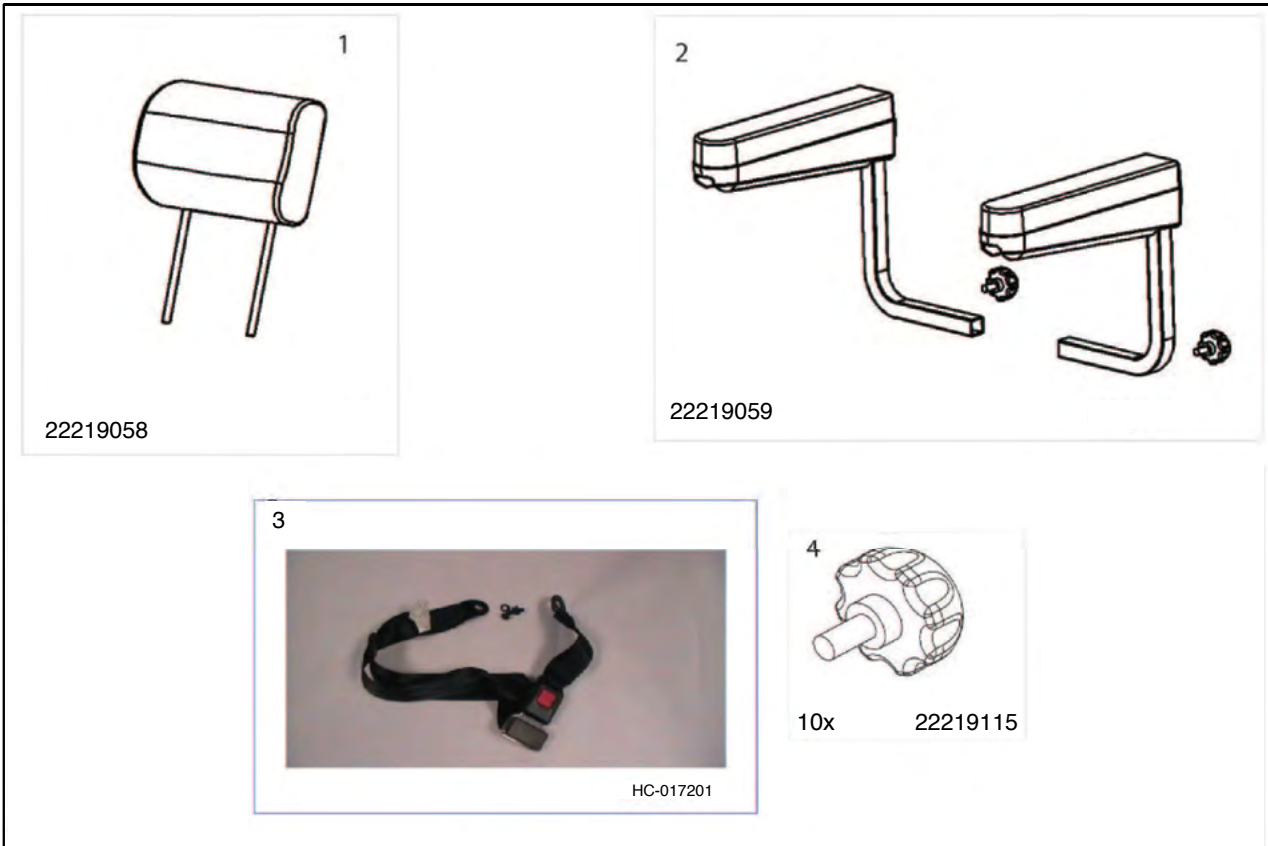

S425 S700 SEAT ACCESSORIES

Pos	Item number	Description	Quantity
1	22219058	Headrest	1
2	22219059	Seat Armrest RH LH Plus Hardware	1 kit
3	HC-017201	Seat Belt-Auto Style Large	1
4	22219115	Armrest and Accessory Adjustment Knob	10/pkg