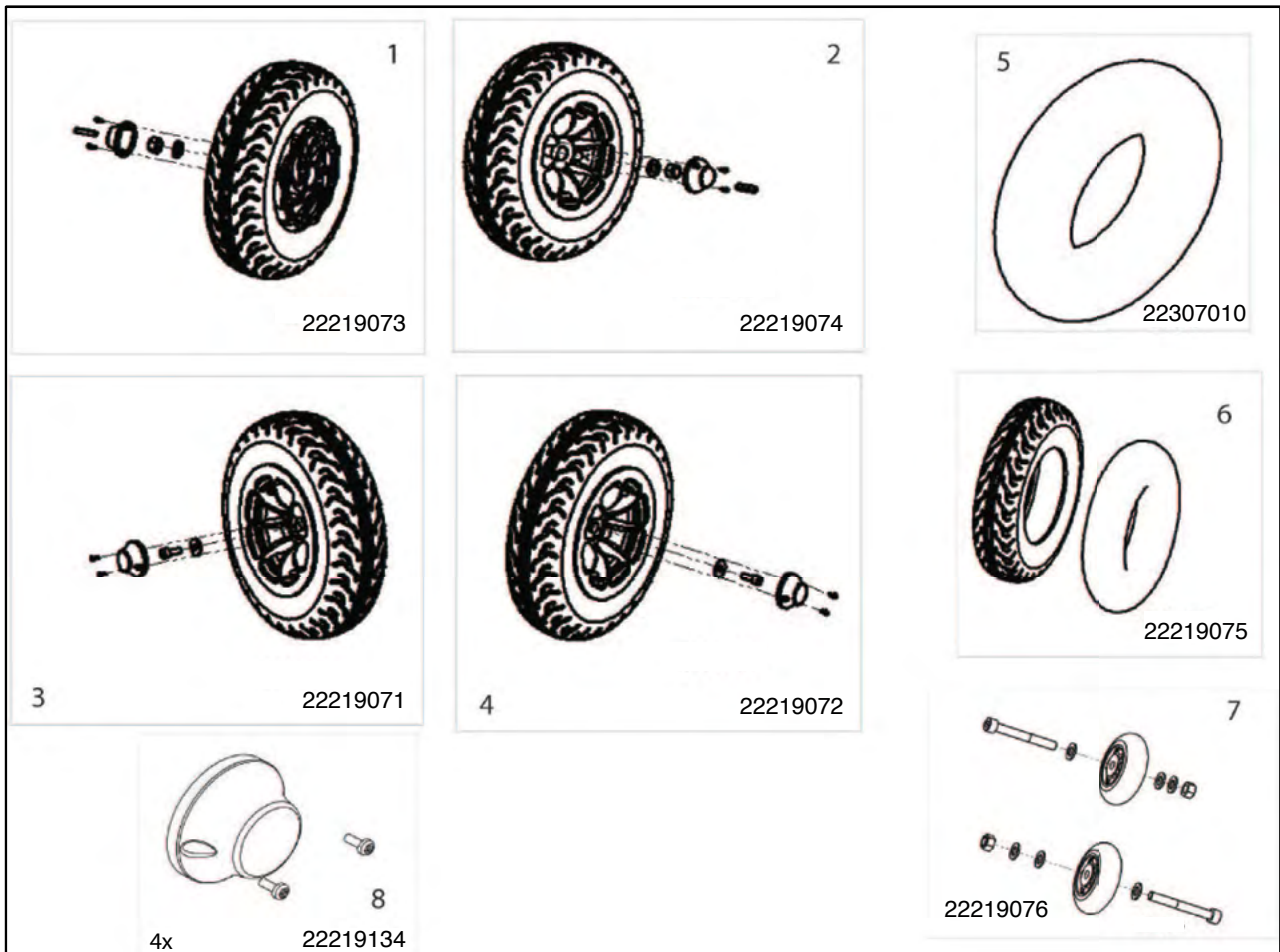

S700 WHEELS

Pos	Item number	Description	Quantity
1	22219073	13 in (33 cm) Front Wheel Assembly RH Complete with Hardware and Cap (Pneumatic).	1
2	22219074	13 in (33 cm) Front Wheel Assembly LH Complete with Hardware and Cap (Pneumatic).	1
3	22219071	13 in (33 cm) Rear Wheel Assembly RH Complete with Hardware and Cap (Pneumatic). Comes with Brake Disc Included.	1
4	22219072	13 in (33 cm) Rear Wheel Assembly LH Complete with Hardware and Cap (Pneumatic)	1
5	22307010	13 in (33 cm) Inner Tube	1
6	22219075	13 in (33 cm) Tire Plus Inner Tube	1
7	22219076	Anti Tip Wheels Pair Plus Hardware	1
8	22219134	Hub Caps and Hardware	Set of 4