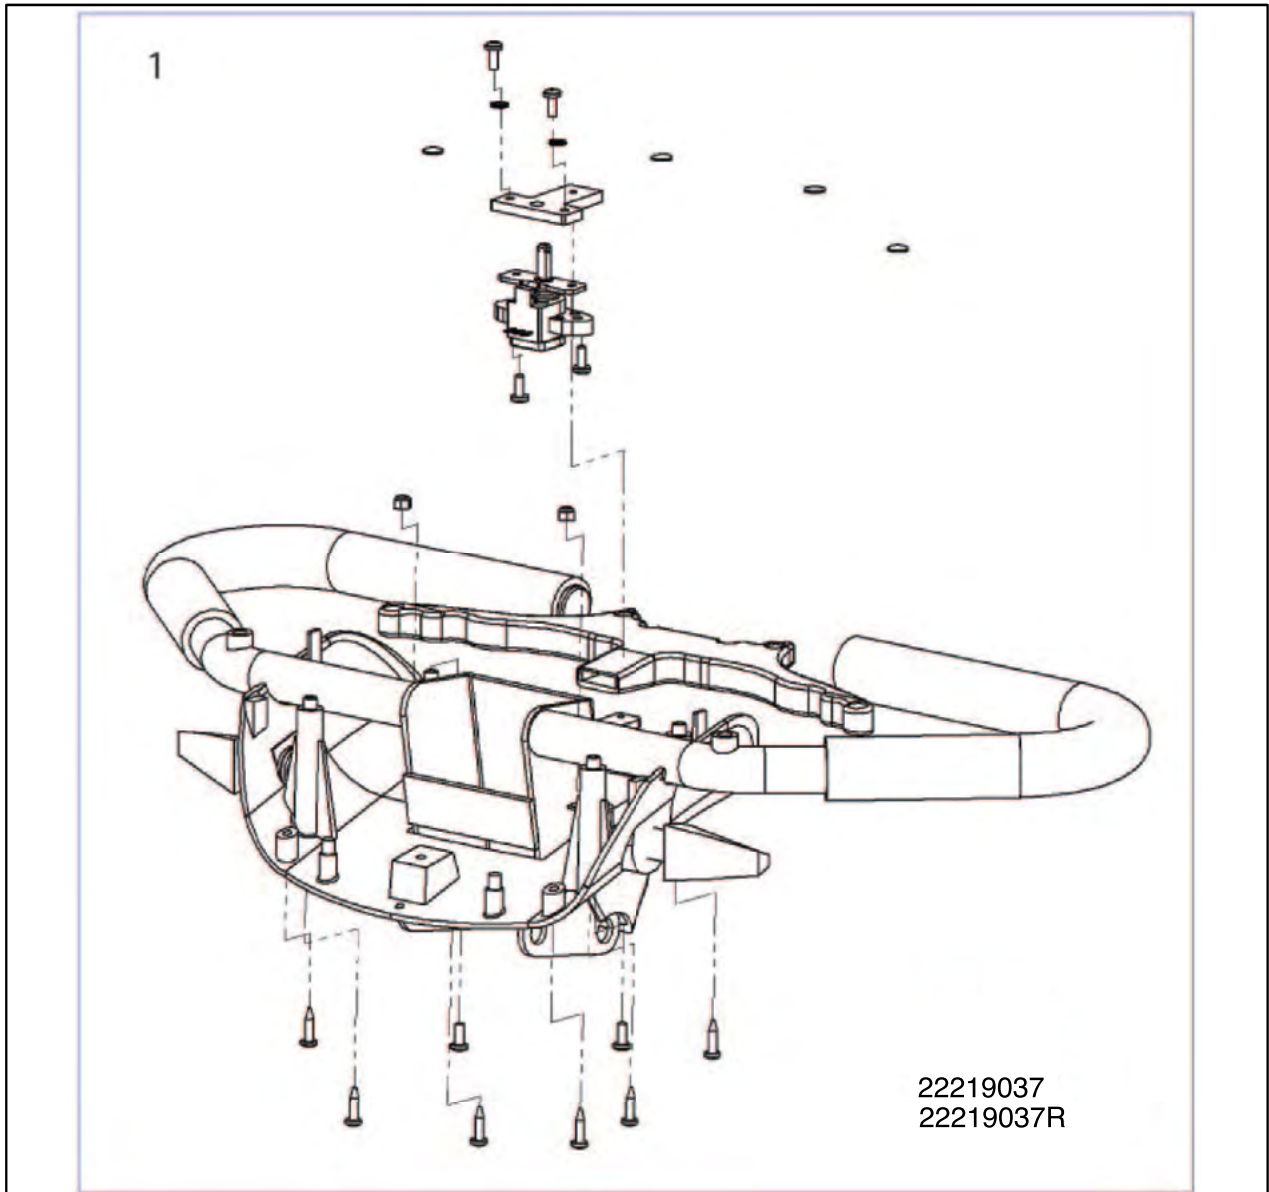

S425 S700 POTENTIOMETER

Pos	Item number	Description	Quantity
1	22219037	Potentiometer Complete with Molding, Wigwag Indicators and Hardware Urban Grey QD (S425 / S700)	1
1	22219037R	Potentiometer Complete with Molding, Wigwag Indicators and Hardware Red QD (S425)	1