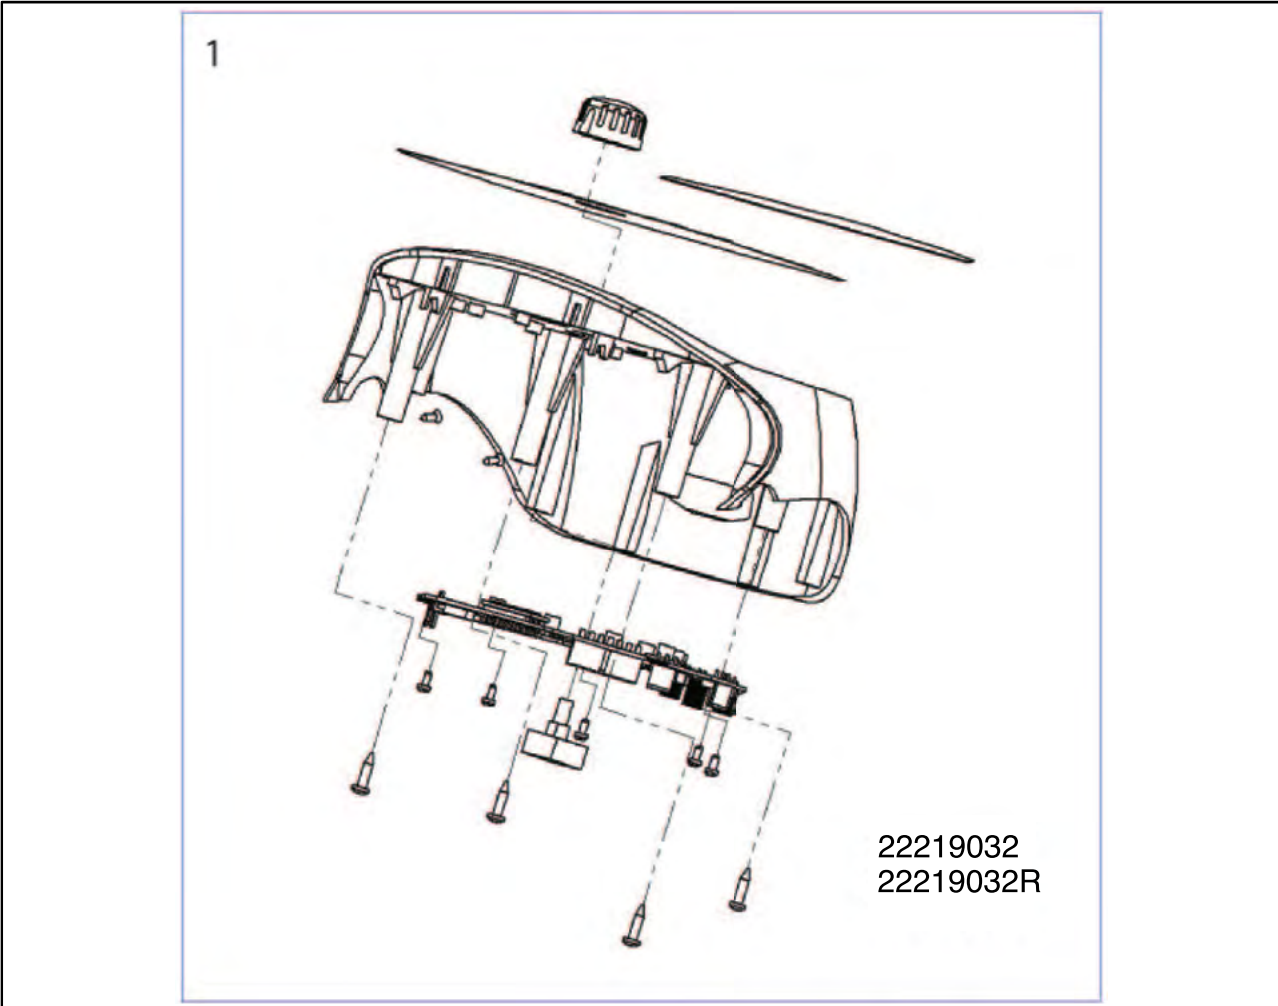

S425 S700 DISPLAY

Pos	Item number	Description	Quantity
1	22219032	Display PCB Complete With Molding, Decals, Speed Pot and Hardware Urban Grey QD (S425 / S700)	1
1	22219032R	Display PCB Complete With Molding, Decals, Speed Pot and Hardware Red QD (S425)	1