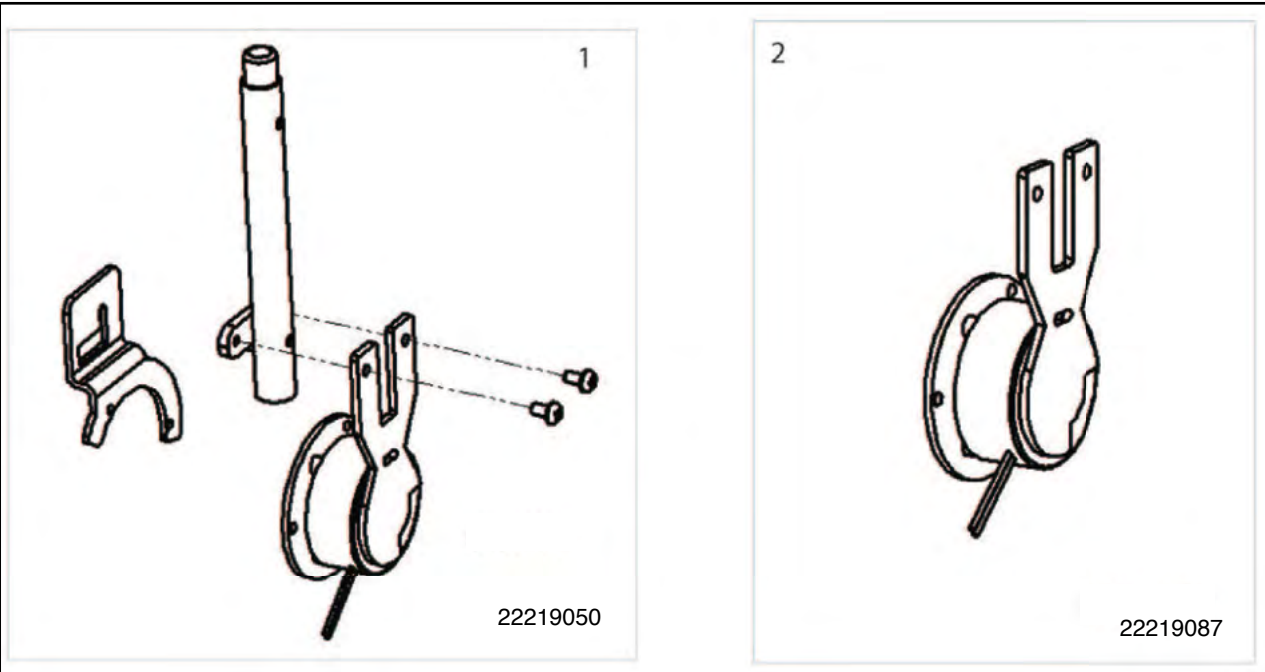

S425 MOTOR BRAKE

S425 MOTOR BRAKE

Pos	Item number	Description	Quantity
1	22219050	Brake Release Complete S425	1 kit
2	22219087	S425 Brake Only 6Nm	1
Not Shown	22210016	Brake Cover S425	1