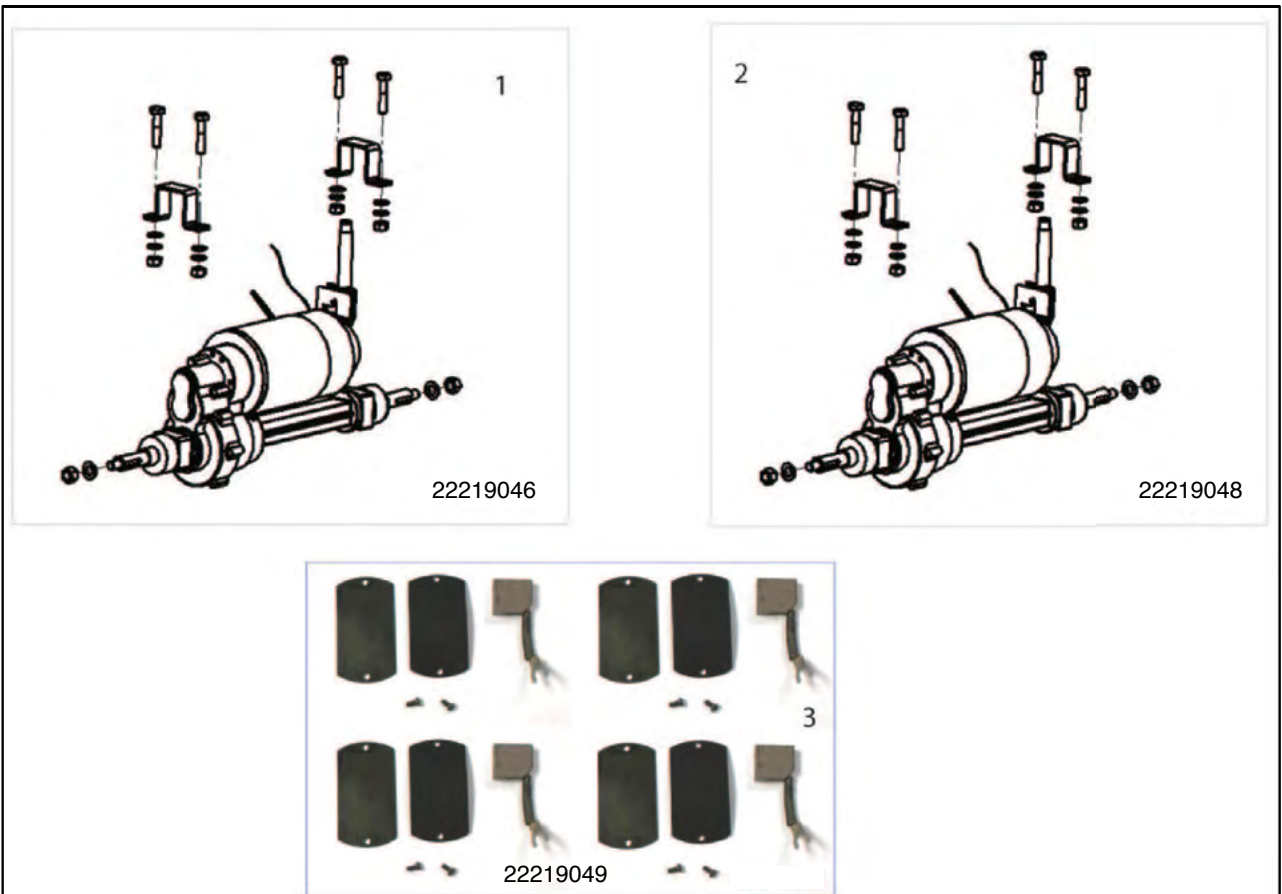

S700 MOTOR

Pos	Item number	Description	Quantity
1	22219046	6 KPH Transaxle Complete With Brake Release Assembly, Transaxle Brackets and Hardware S700	1 kit
2	22219048	15 KPH Transaxle Complete With Brake Release Assembly, Transaxle Brackets and Hardware S700	1 kit
3	22219049	Brushes Plus Caps S700	4/pkg