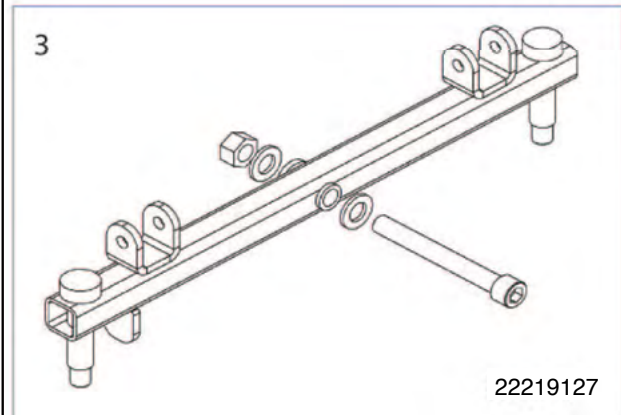

S425 STEERING

S425 STEERING

Pos	Item number	Description	Quantity
1	22219081	Steering Linkage Assembly Complete Plus Bearings S425	1
2	22219083	Steering Lever Arm Assembly Complete Plus Bearings S425	1
3	22219127	Steering Bar Assembly S425	2