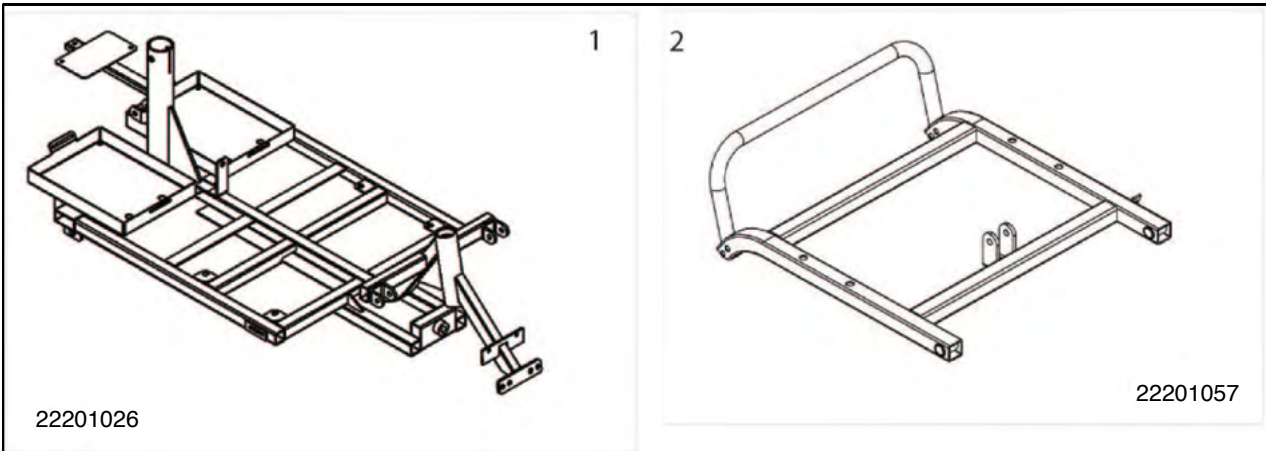

S425 CHASSIS

Pos	Item number	Description	Quantity
1	22201026	Front Chassis S425	1
2	22201057	Rear Chassis S425	1