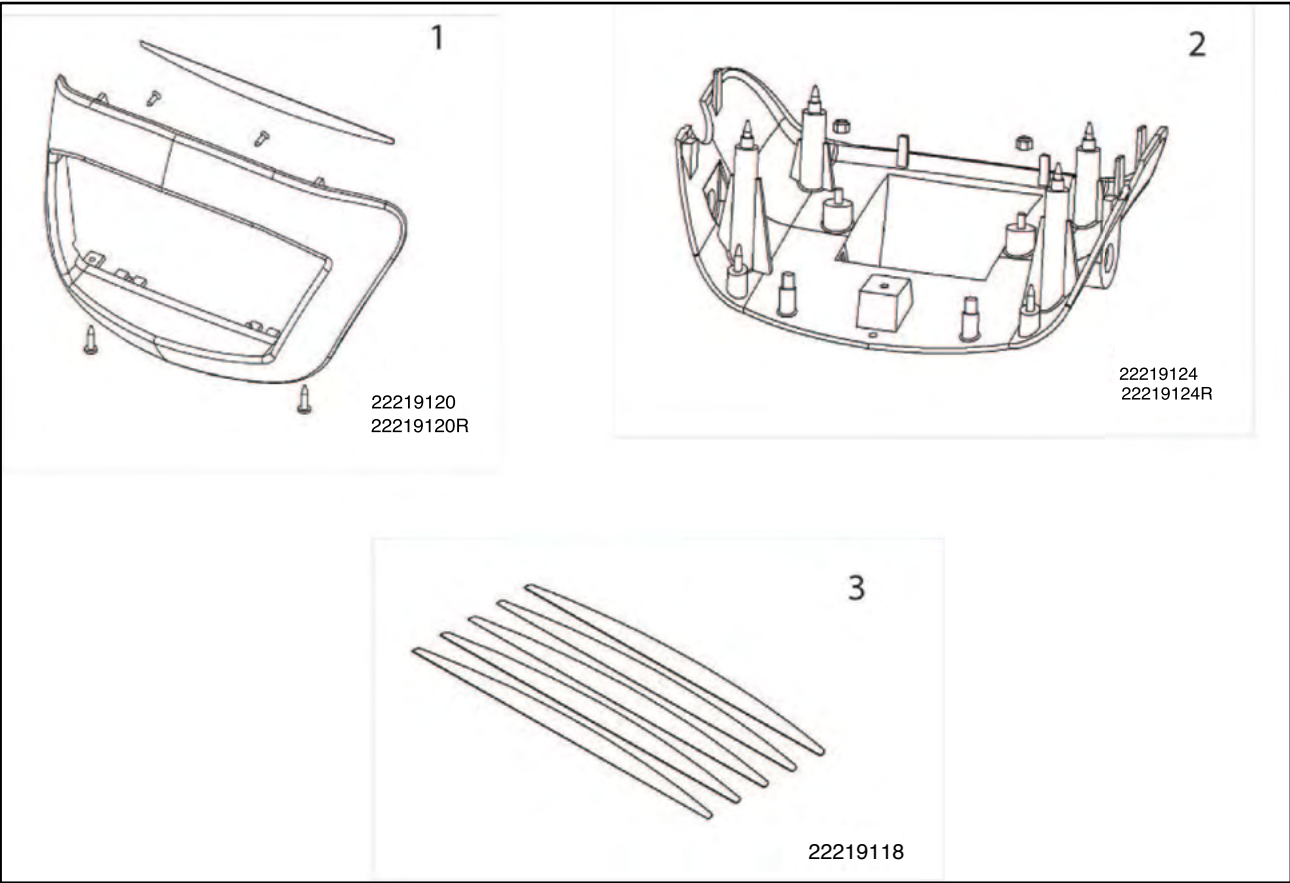

S425 S700 TILLER PANELS

Pos	Item number	Description	Quantity
1	22219016	Tiller Shrouds Complete and Hardware Urban Grey QD	1 kit
1	22219016R	Tiller Shrouds Complete and Hardware Red QD	1 kit

S425 S700 POD MOLDINGS