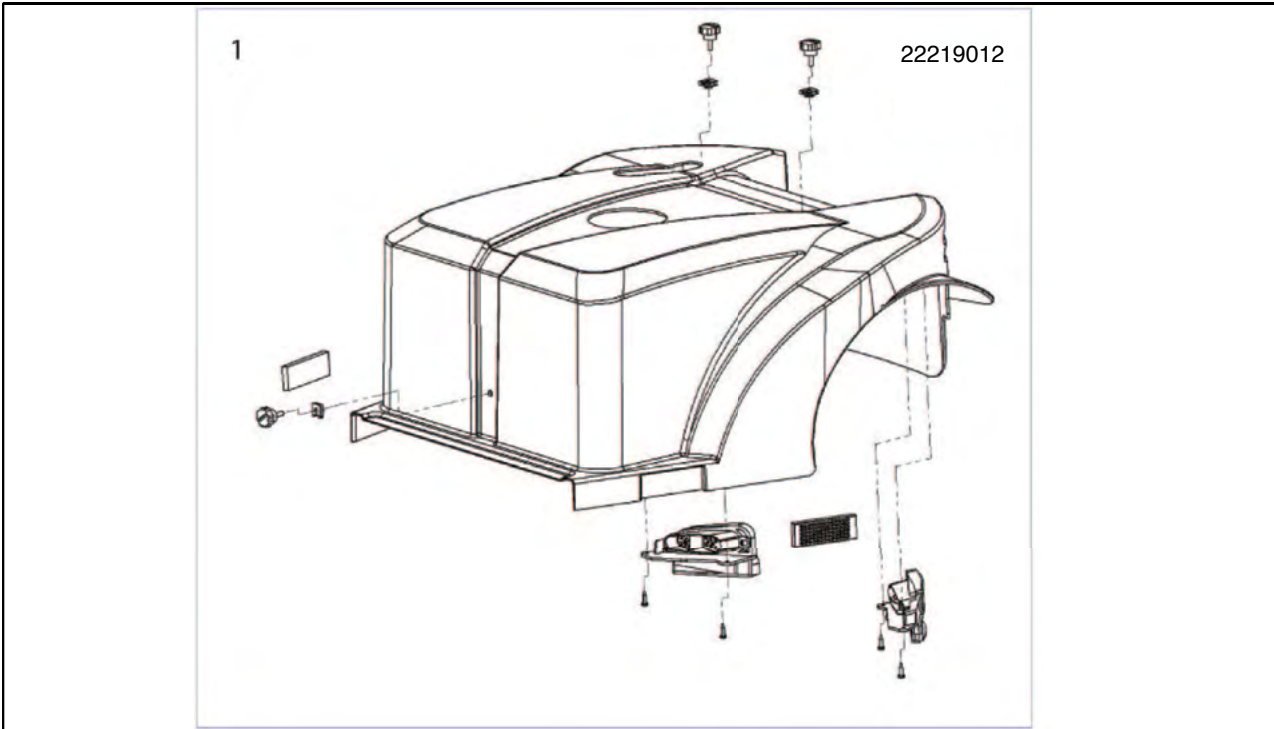

S700 REAR SHROUDS

Pos	Item number	Description	Quantity
1	22219012	Rear Shroud Plus Lights, Side Reflectors Plus Hardware Plus Decals, Urban Grey QD	1
See Page 5	22219091	Rear Shroud Hardware Knob Kit	3