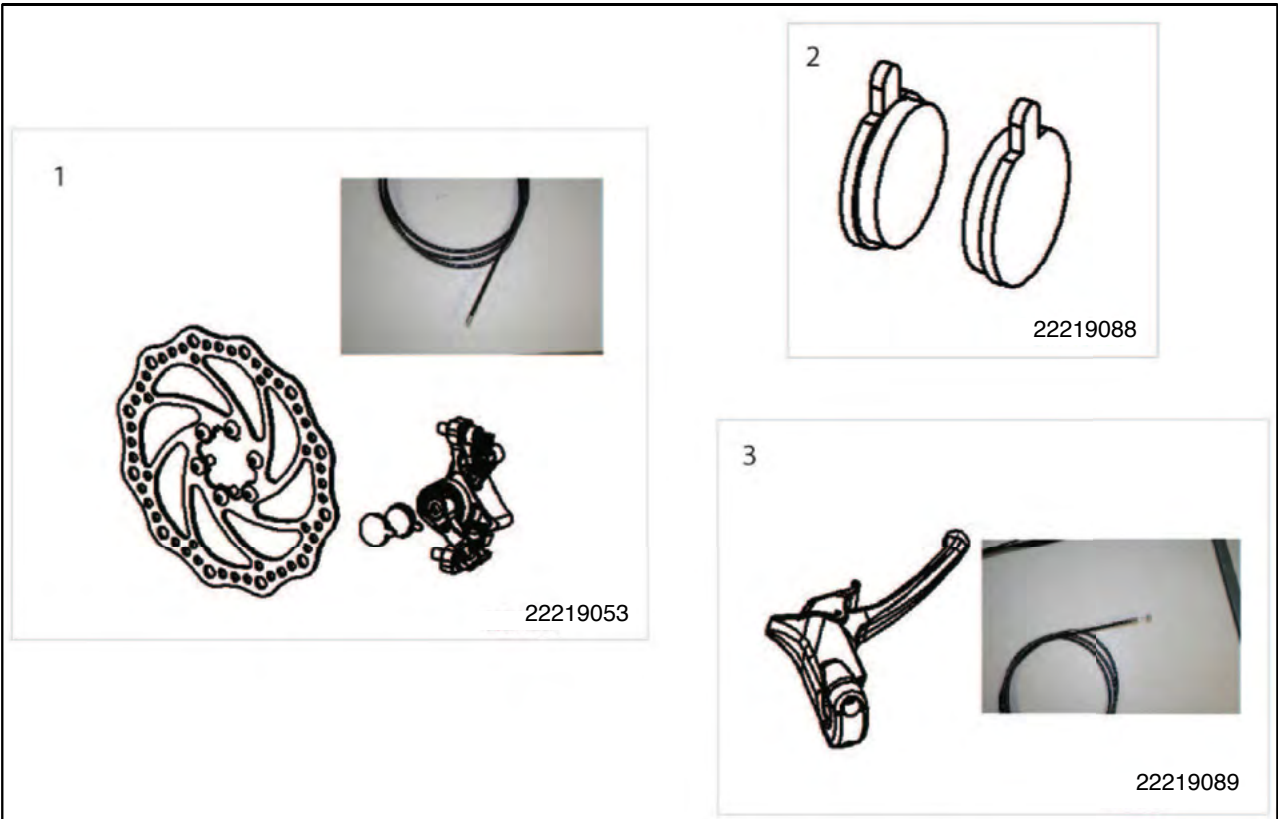

S700 DISC BRAKE

Pos	Item number	Description	Quantity
1	22219053	Disc Brake Complete With Cable S700	1 kit
2	22219088	Disc Brake Pads	2
3	22219089	Brake Lever Complete With Cable S700	1 kit