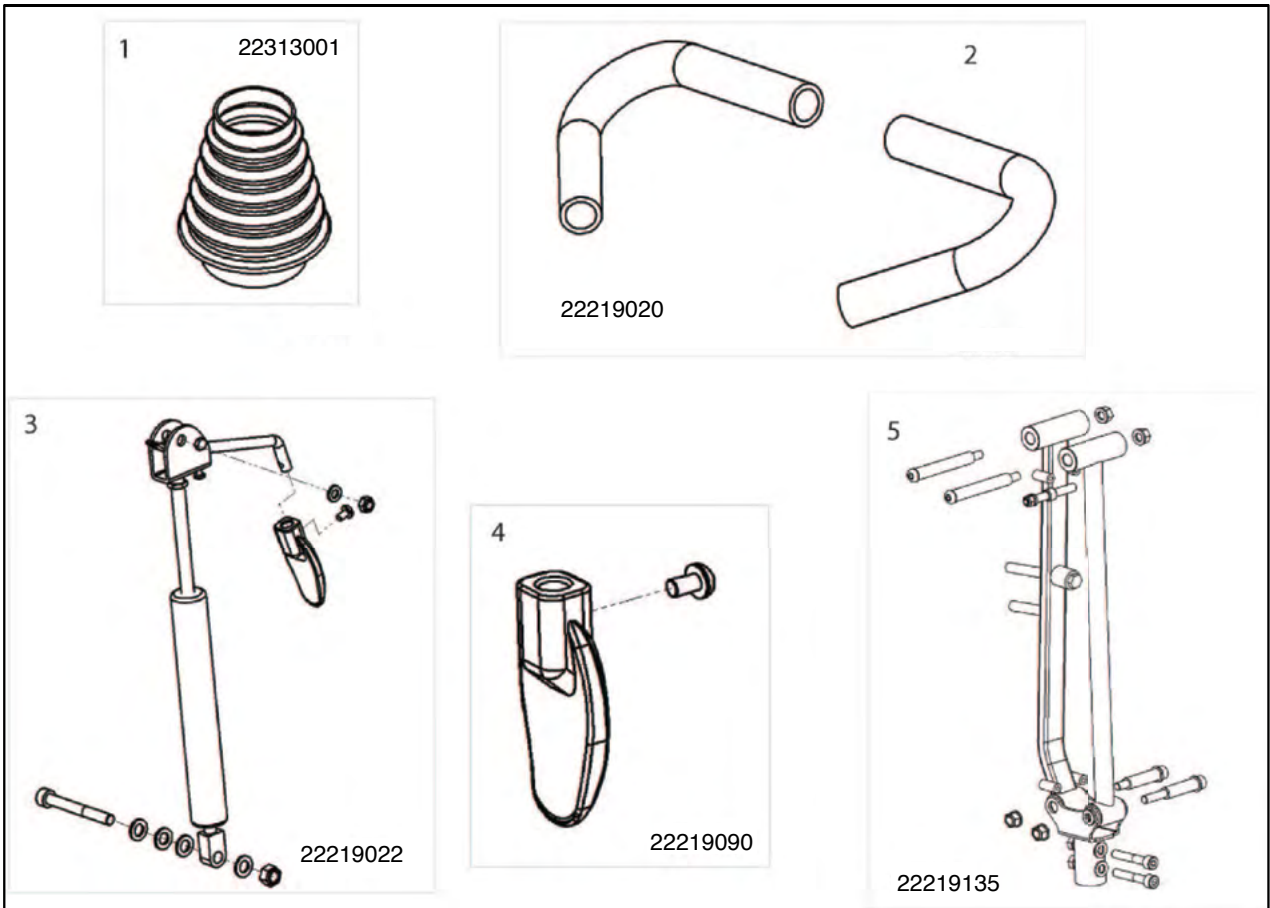

S425 S700 TILLER

Pos	Item number	Description	Quantity
1	22313001	Bellows	1
2	22219020	Hand Grip Pair	1
3	22219022	Tiller Gas Strut Complete with Hardware and Lever	1
4	22219090	Tiller Gas Strut Release Handle	1
5	22219135	Tiller Assembly Including Fasteners	1