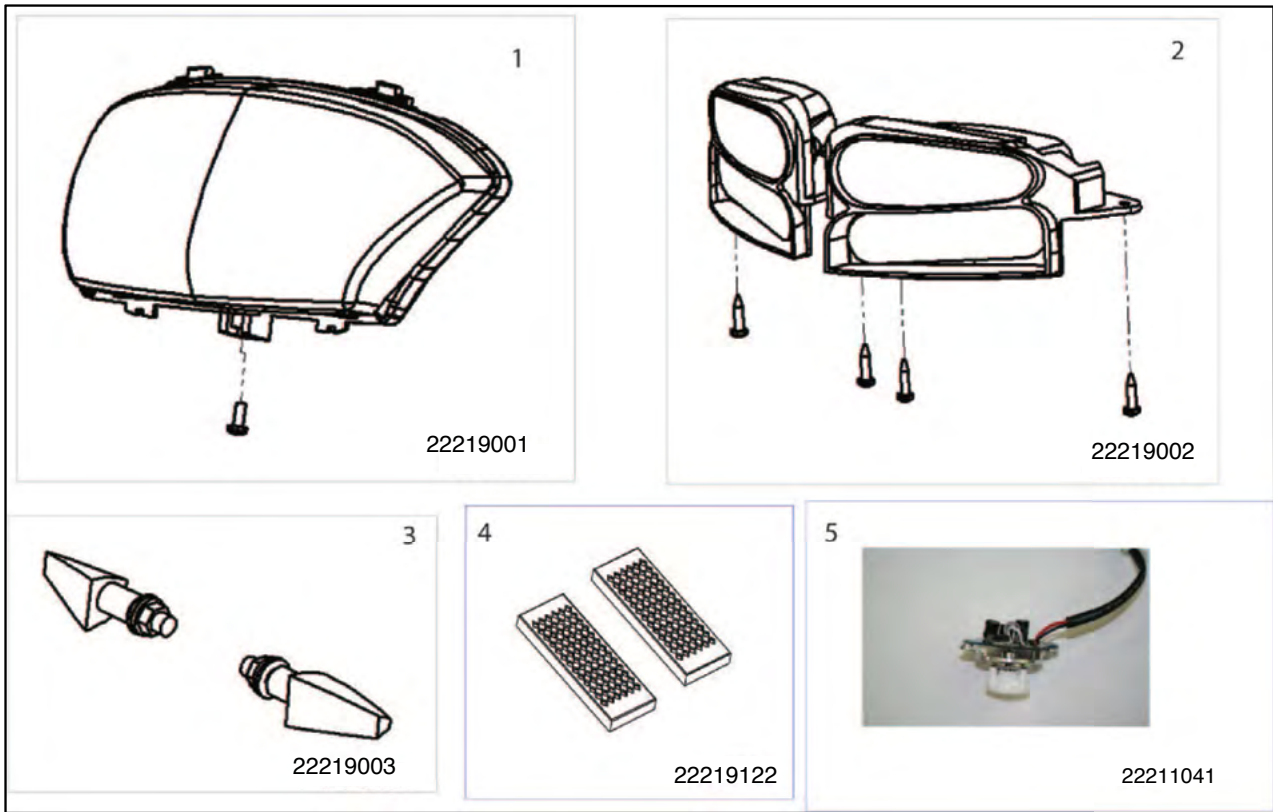

S425 S700 LIGHTS AND INDICATORS

S425 S700 LIGHTS AND INDICATORS

Pos	Item number	Description	Quantity
1	22219001	Head Light Plus Hardware	1
2	22219002	Rear Lights Plus Hardware	2
3	22219003	Front Indicators Plus Hardware	2
4	22219122	Reflectors - Orange	2
5	22211041	LED Bulb and Holder Including Loom	1