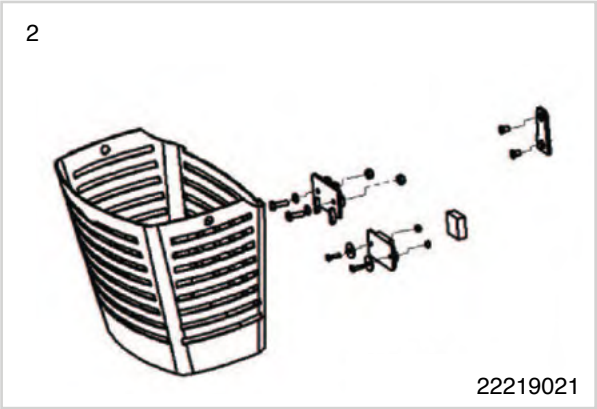

S425 S700 TILLER ACCESSORIES

S425 S700 TILLER ACCESSORIES

Pos	Item number	Description	Quantity
1	22219025	Mirrors (Pair)	1
2	22219021	Basket Complete Plus Hardware and Brackets	1
3	HC-14751001	Basket Front Deluxe Large	1
4	HC-14751010	Bracket Basket Support	1