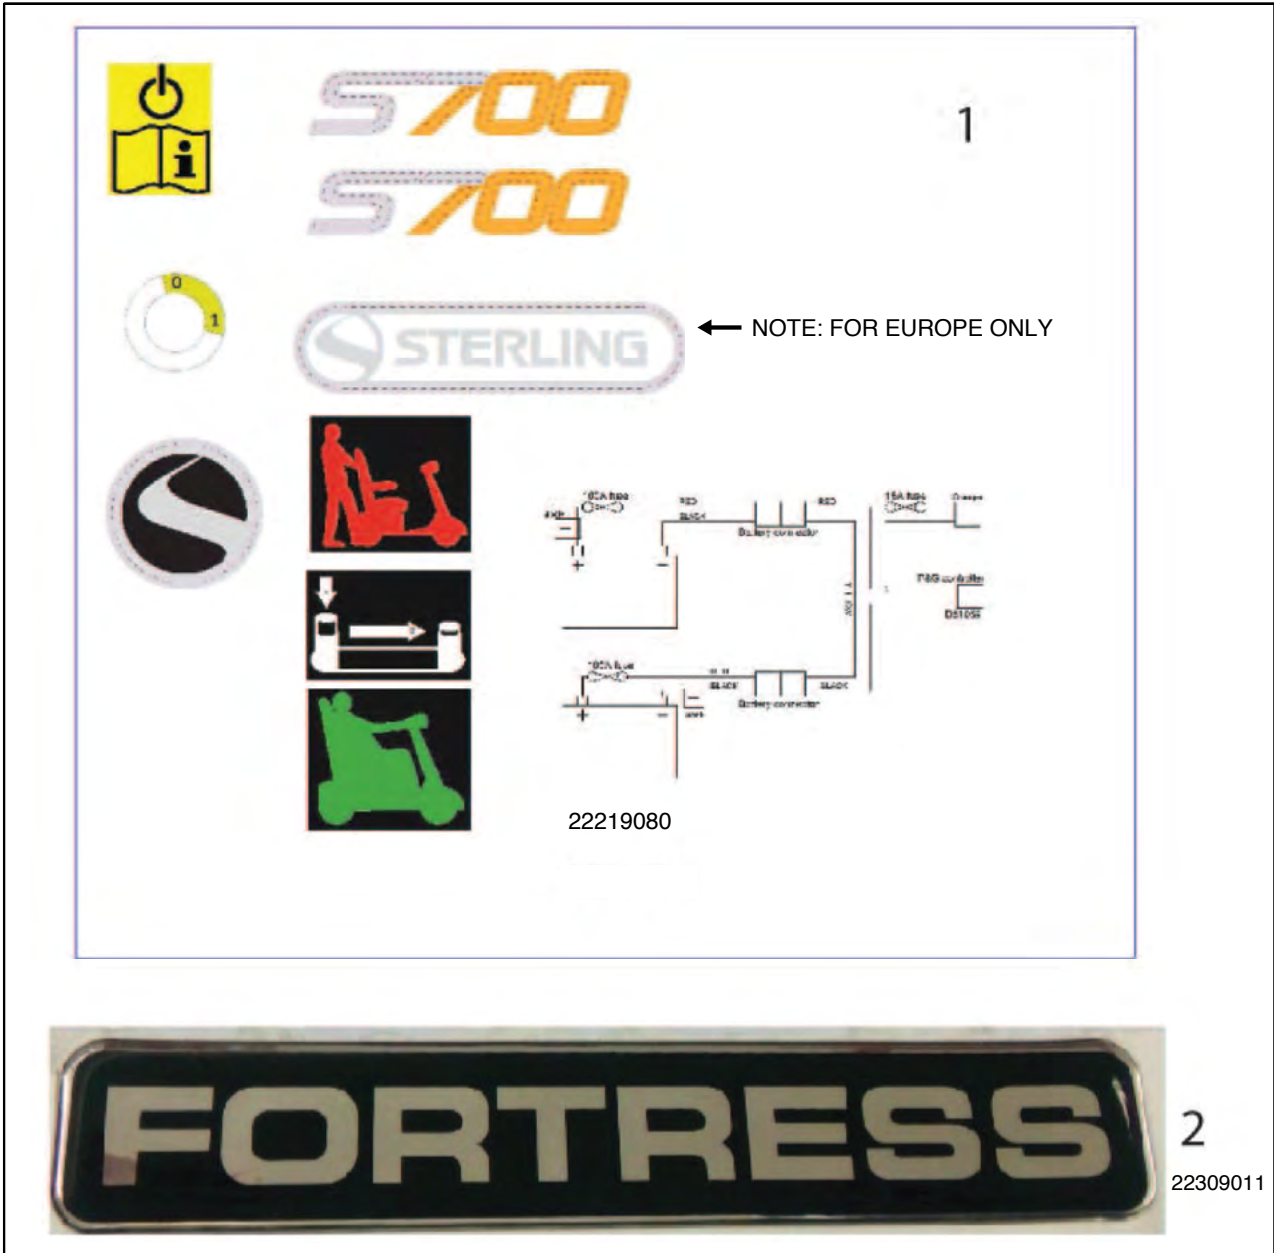

S700 DECALS

Pos	Item number	Description	Quantity
1	22219080	Decal Sheet S700	1
2	22309011	Fortress Decal	2/pkg