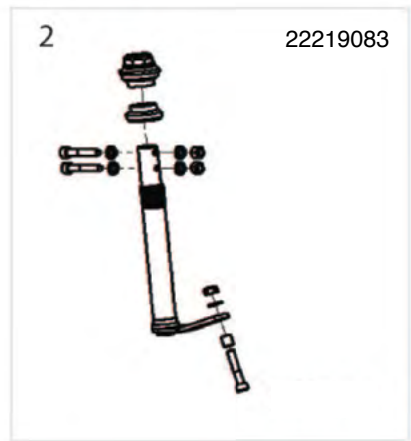

S425 S700 TILLER

Pos	Item number	Description	Quantity
1	22313001	Bellows	1
2	22219020	Hand Grip Pair	1
3	22219022	Tiller Gas Strut Complete with Hardware and Lever	1
4	22219090	Tiller Gas Strut Release Handle	1
5	22219135	Tiller Assembly Including Fasteners	1

BUMPERS

Pos	Item number	Description	Quantity
1	22201100	Front Bumper S425	1
2	22301100	Front Bumper S700	1
3	22219004	Front Bumper Caps	1

S425 STEERING

S425 STEERING

Pos	Item number	Description	Quantity
1	22219081	Steering Linkage Assembly Complete Plus Bearings S425	1
2	22219083	Steering Lever Arm Assembly Complete Plus Bearings S425	1
3	22219127	Steering Bar Assembly S425	2