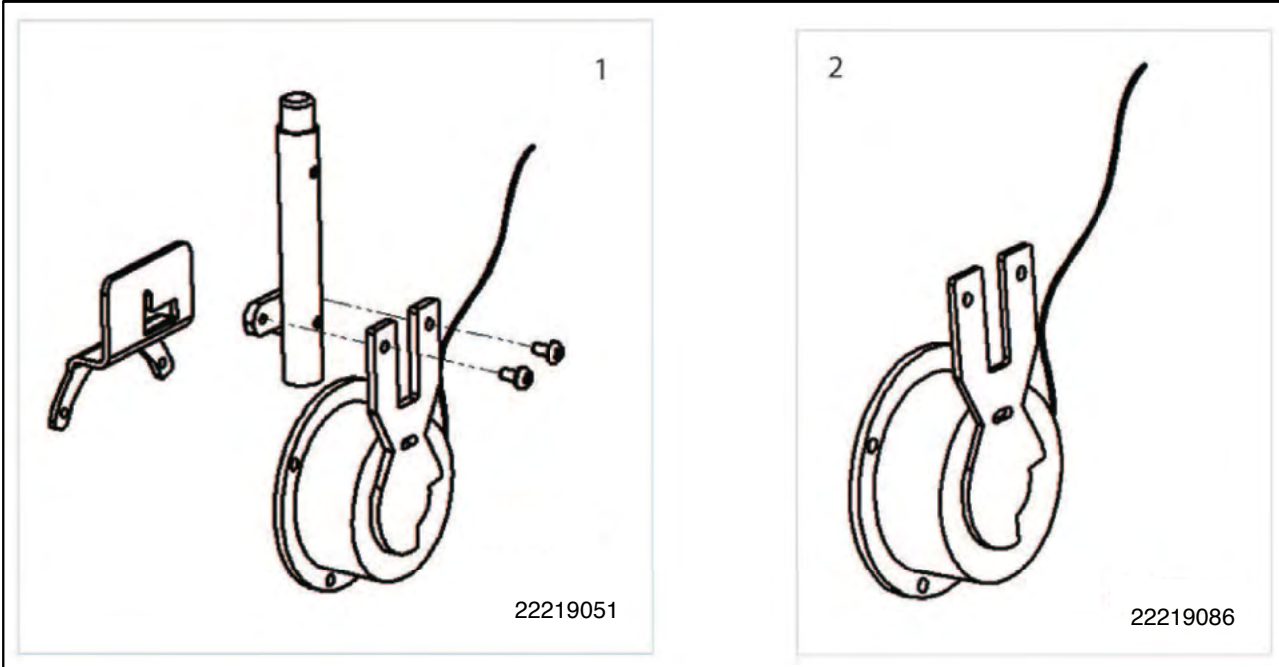

S700 MOTOR BRAKE

Pos	Item number	Description	Quantity
1	22219051	Brake Release Complete S700	1 kit
2	22219086	S700 Brake Only 10Nm	1 kit
Not shown	22310016	Brake Cover S700	1 kit