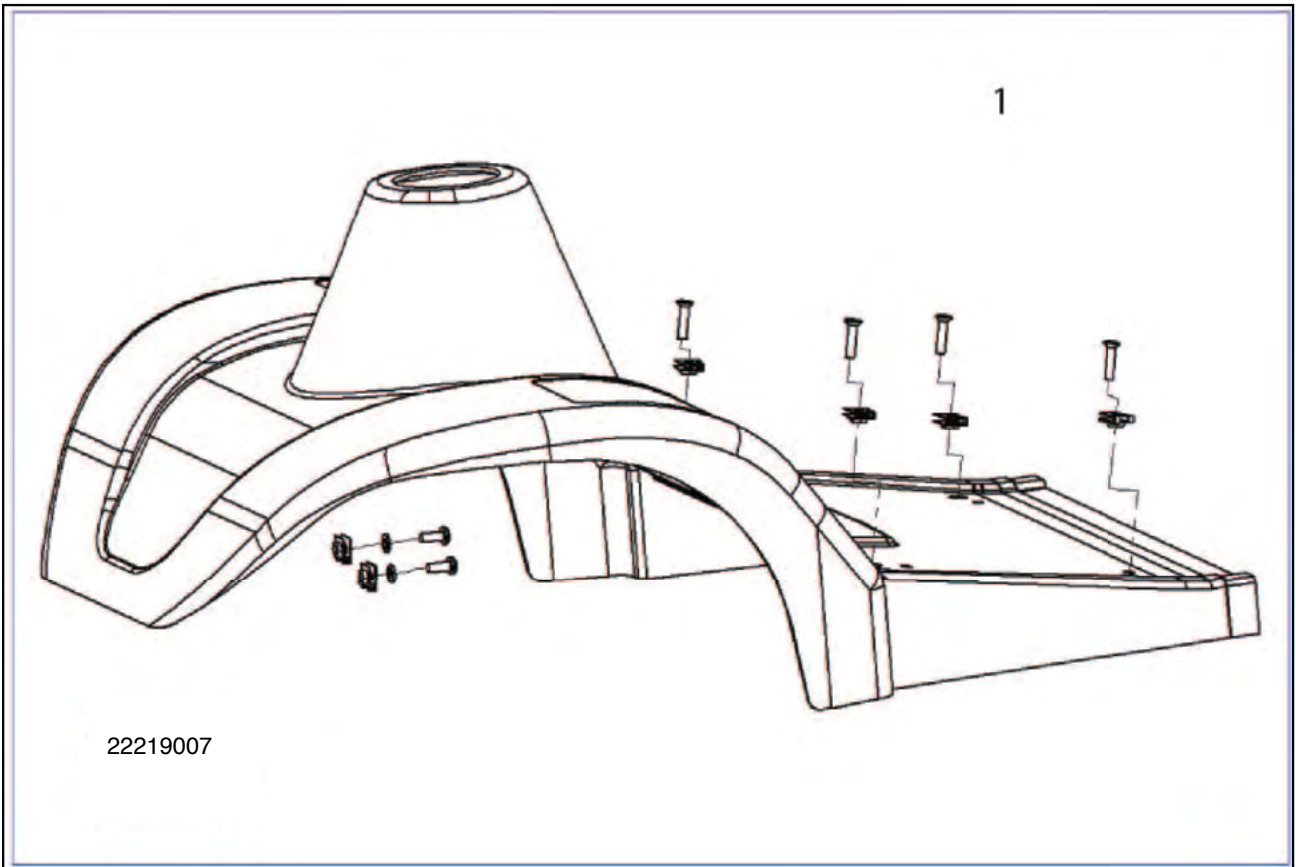

S700 FRONT SHROUDS

S700 FRONT SHROUDS

Pos	Item number	Description	Quantity
1	22219007	Front Shroud Plus Hardware Foot Decals, Decals Urban Grey QD	1