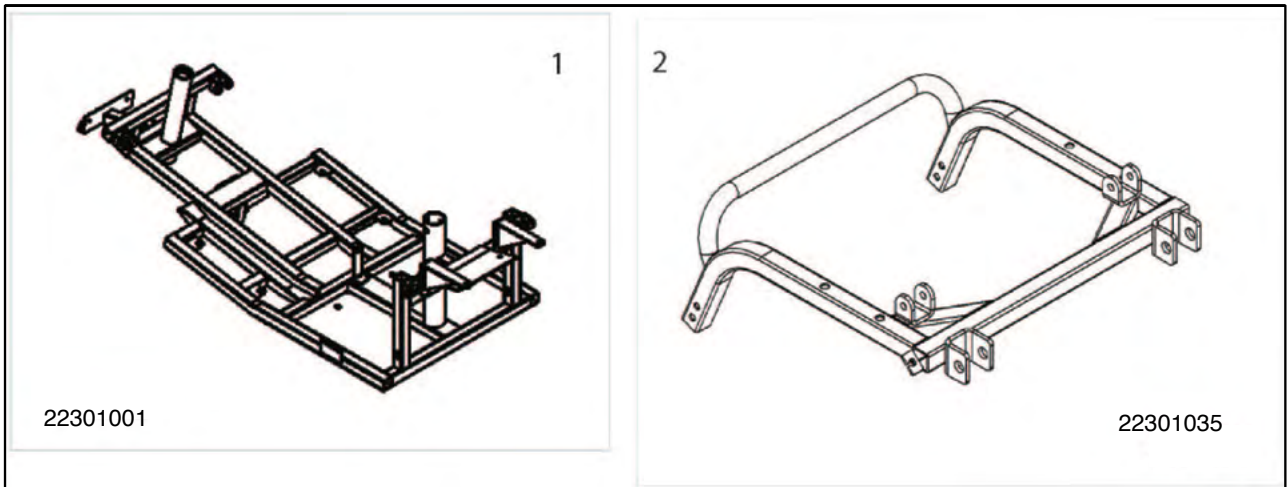

S700 CHASSIS

S700 CHASSIS

Pos	Item number	Description	Quantity
1	22301001	Front Chassis S700	1
2	22301035	Rear Chassis S700	1