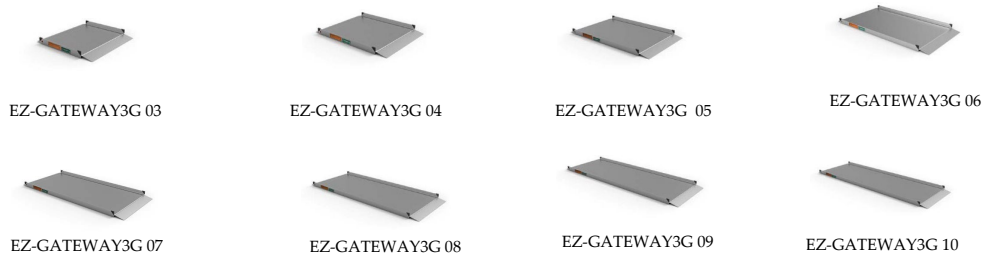

EZ-SUITCASE AS2

EZ-SUITCASE AS3

EZ-SUITCASE AS4

EZ-SUITCASE AS5

EZ-SUITCASE AS6

SUITCASE® RAMP (SIGNATURE SERIES®)			MSRP
EZ-SUITCASE SS2	EZ-ACCESS 2-FT SUITCASE RAMP SIGNATURE SERIES	EA	\$352.00
EZ-SUITCASE SS3	EZ-ACCESS 3-FT SUITCASE RAMP SIGNATURE SERIES	EA	\$386.00
EZ-SUITCASE SS4	EZ-ACCESS 4-FT SUITCASE RAMP SIGNATURE SERIES	EA	\$497.00
EZ-SUITCASE SS5	EZ-ACCESS 5-FT SUITCASE RAMP SIGNATURE SERIES	EA	\$607.00
EZ-SUITCASE SS6	EZ-ACCESS 6-FT SUITCASE RAMP SIGNATURE SERIES	EA	\$768.00
EZ-SUITCASE SS7	EZ-ACCESS 7-FT SUITCASE RAMP SIGNATURE SERIES	EA	\$950.00
EZ-SUITCASE SS8	EZ-ACCESS 8-FT SUITCASE RAMP SIGNATURE SERIES	EA	\$1162.00

TRIFOLD® RAMP (ADVANTAGE SERIES®)			MSRP
EZ-TRIFOLD AS5	EZ-ACCESS 5-FT TRIFOLD RAMP ADVANTAGE SERIES	EA	\$987.00
EZ-TRIFOLD AS6	EZ-ACCESS 6-FT TRIFOLD RAMP ADVANTAGE SERIES	EA	\$1059.00
EZ-TRIFOLD AS7	EZ-ACCESS 7-FT TRIFOLD RAMP ADVANTAGE SERIES	EA	\$1132.00
EZ-TRIFOLD AS8	EZ-ACCESS 8-FT TRIFOLD RAMP ADVANTAGE SERIES	EA	\$1278.00
EZ-TRIFOLD AS10	EZ-ACCESS 10-FT TRIFOLD RAMP ADVANTAGE SERIES	EA	\$1747.00

EXTENDED LIP (FITS ADVANTAGE SERIES® SUITCASE® & TRIFOLD® RAMPS)			MSRP
EZ-TLE	TOP LIP EXTENSION	EA	\$182.00

## Gateway Solid Surface Ramps

GATEWAY™ RAMP			MSRP
EZ-GATEWAY3G 03	EZ-ACCESS GATEWAY 3-FT RAMP	EA	\$621.00
EZ-GATEWAY3G 04	EZ-ACCESS GATEWAY 4-FT RAMP	EA	\$685.00
EZ-GATEWAY3G 05	EZ-ACCESS GATEWAY 5-FT RAMP	EA	\$830.00
EZ-GATEWAY3G 06	EZ-ACCESS GATEWAY 6-FT RAMP	EA	\$907.00
EZ-GATEWAY3G 07	EZ-ACCESS GATEWAY 7-FT RAMP	EA	\$1109.00
EZ-GATEWAY3G 08	EZ-ACCESS GATEWAY 8-FT RAMP	EA	\$1194.00
EZ-GATEWAY3G 09	EZ-ACCESS GATEWAY 9-FT RAMP	EA	\$1360.00
EZ-GATEWAY3G 10	EZ-ACCESS GATEWAY 10-FT RAMP	EA	\$1448.00