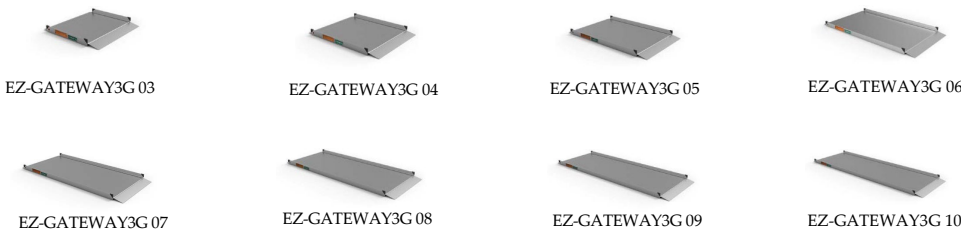

EZ-SUITCASE SF02 EZ-SUITCASE SF03 EZ-SUITCASE SF04 EZ-SUITCASE SF05 EZ-SUITCASE SF06 EZ-SUITCASE SF07 EZ-SUITCASE SF08

TRIFOLD® RAMP (ADVANTAGE SERIES®)			MSRP
EZ-TRIFOLD AS5	EZ-ACCESS 5-FT TRIFOLD RAMP ADVANTAGE SERIES	EA	\$1042.00
EZ-TRIFOLD AS6	EZ-ACCESS 6-FT TRIFOLD RAMP ADVANTAGE SERIES	EA	\$1118.00
EZ-TRIFOLD AS7	EZ-ACCESS 7-FT TRIFOLD RAMP ADVANTAGE SERIES	EA	\$1195.00
EZ-TRIFOLD AS8	EZ-ACCESS 8-FT TRIFOLD RAMP ADVANTAGE SERIES	EA	\$1349.00
EZ-TRIFOLD AS10	EZ-ACCESS 10-FT TRIFOLD RAMP ADVANTAGE SERIES	EA	\$1845.00

EZ-TRIFOLD AS5 EZ-TRIFOLD AS6 EZ-TRIFOLD AS7 EZ-TRIFOLD AS8 EZ-TRIFOLD AS10

EXTENDED LIP (FITS ADVANTAGE SERIES® SUITCASE® & TRIFOLD® RAMPS)			MSRP
EZ-TLE	TOP LIP EXTENSION	EA	\$193.00

EZ-TLE

Gateway Solid Surface Ramps

GATEWAY™ RAMP			MSRP
EZ-GATEWAY3G 03	EZ-ACCESS GATEWAY 3-FT RAMP	EA	\$656.00
EZ-GATEWAY3G 04	EZ-ACCESS GATEWAY 4-FT RAMP	EA	\$723.00
EZ-GATEWAY3G 05	EZ-ACCESS GATEWAY 5-FT RAMP	EA	\$877.00
EZ-GATEWAY3G 06	EZ-ACCESS GATEWAY 6-FT RAMP	EA	\$958.00
EZ-GATEWAY3G 07	EZ-ACCESS GATEWAY 7-FT RAMP	EA	\$1171.00
EZ-GATEWAY3G 08	EZ-ACCESS GATEWAY 8-FT RAMP	EA	\$1261.00
EZ-GATEWAY3G 09	EZ-ACCESS GATEWAY 9-FT RAMP	EA	\$1436.00
EZ-GATEWAY3G 10	EZ-ACCESS GATEWAY 10-FT RAMP	EA	\$1529.00
EZ-GATEWAY3G 03TL	EZ-ACCESS GATEWAY 3-FT, TWO-LINE HR	EA w/rails, hdwr	\$1632.00
EZ-GATEWAY3G 04TL	EZ-ACCESS GATEWAY 4-FT, TWO-LINE HR	EA w/rails, hdwr	\$1832.00
EZ-GATEWAY3G 05TL	EZ-ACCESS GATEWAY 5-FT, TWO-LINE HR	EA w/rails, hdwr	\$2034.00
EZ-GATEWAY3G 06TL	EZ-ACCESS GATEWAY 6-FT, TWO-LINE HR	EA w/rails, hdwr	\$2168.00
EZ-GATEWAY3G 07TL	EZ-ACCESS GATEWAY 7-FT, TWO-LINE HR	EA w/rails, hdwr	\$2303.00
EZ-GATEWAY3G 08TL	EZ-ACCESS GATEWAY 8-FT, TWO-LINE HR	EA w/rails, hdwr	\$2437.00
EZ-GATEWAY3G 09TL	EZ-ACCESS GATEWAY 9-FT, TWO-LINE HR	EA w/rails, hdwr	\$2638.00
EZ-GATEWAY3G 10TL	EZ-ACCESS GATEWAY 10-FT, TWO-LINE HR	EA w/rails, hdwr	\$3175.00